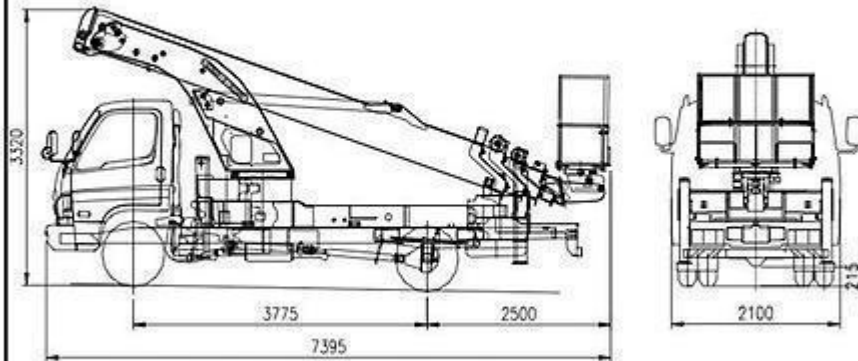

# Aerial Lift Truck : Model SKY280SF

## OVERALL VIEW

## WORKING RADIUS (at 300kg or 2 persons)